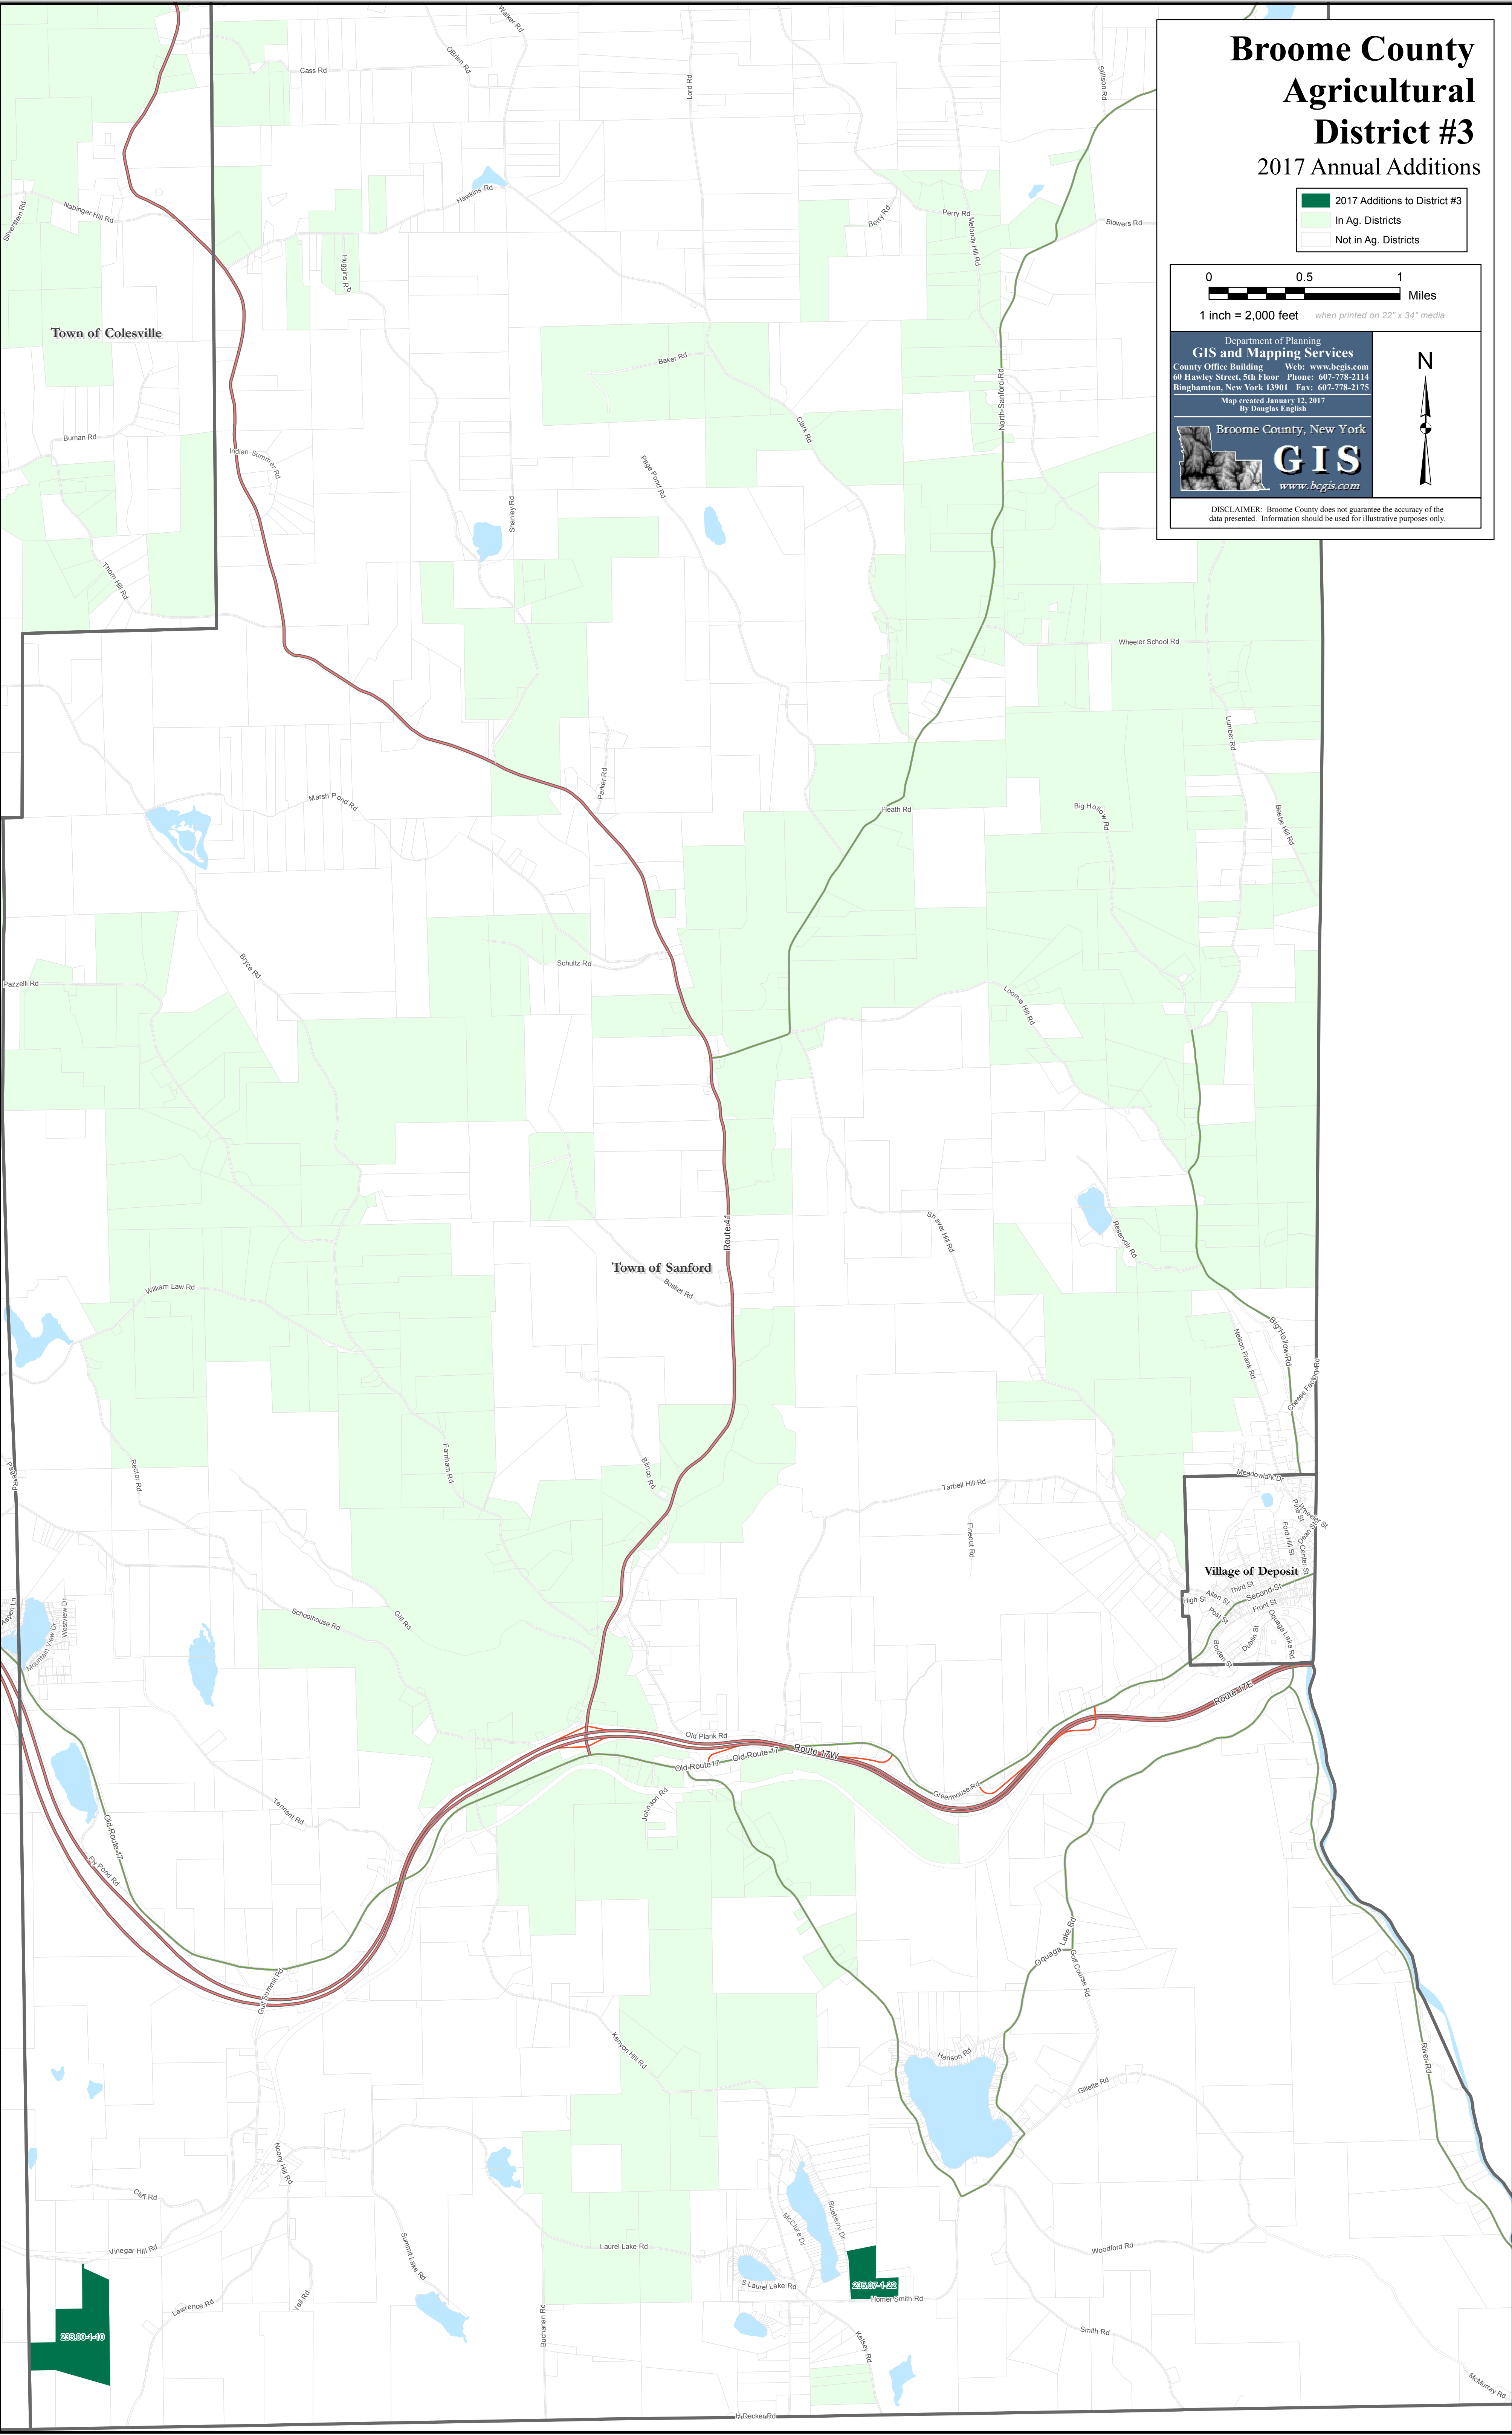

Broome County Agricultural District #3

2017 Annual Additions

- 2017 Additions to District #3
- In Ag. Districts
- Not in Ag. Districts

Map created January 12, 2017
By Douglas English

2017-01-10

2017-01-10