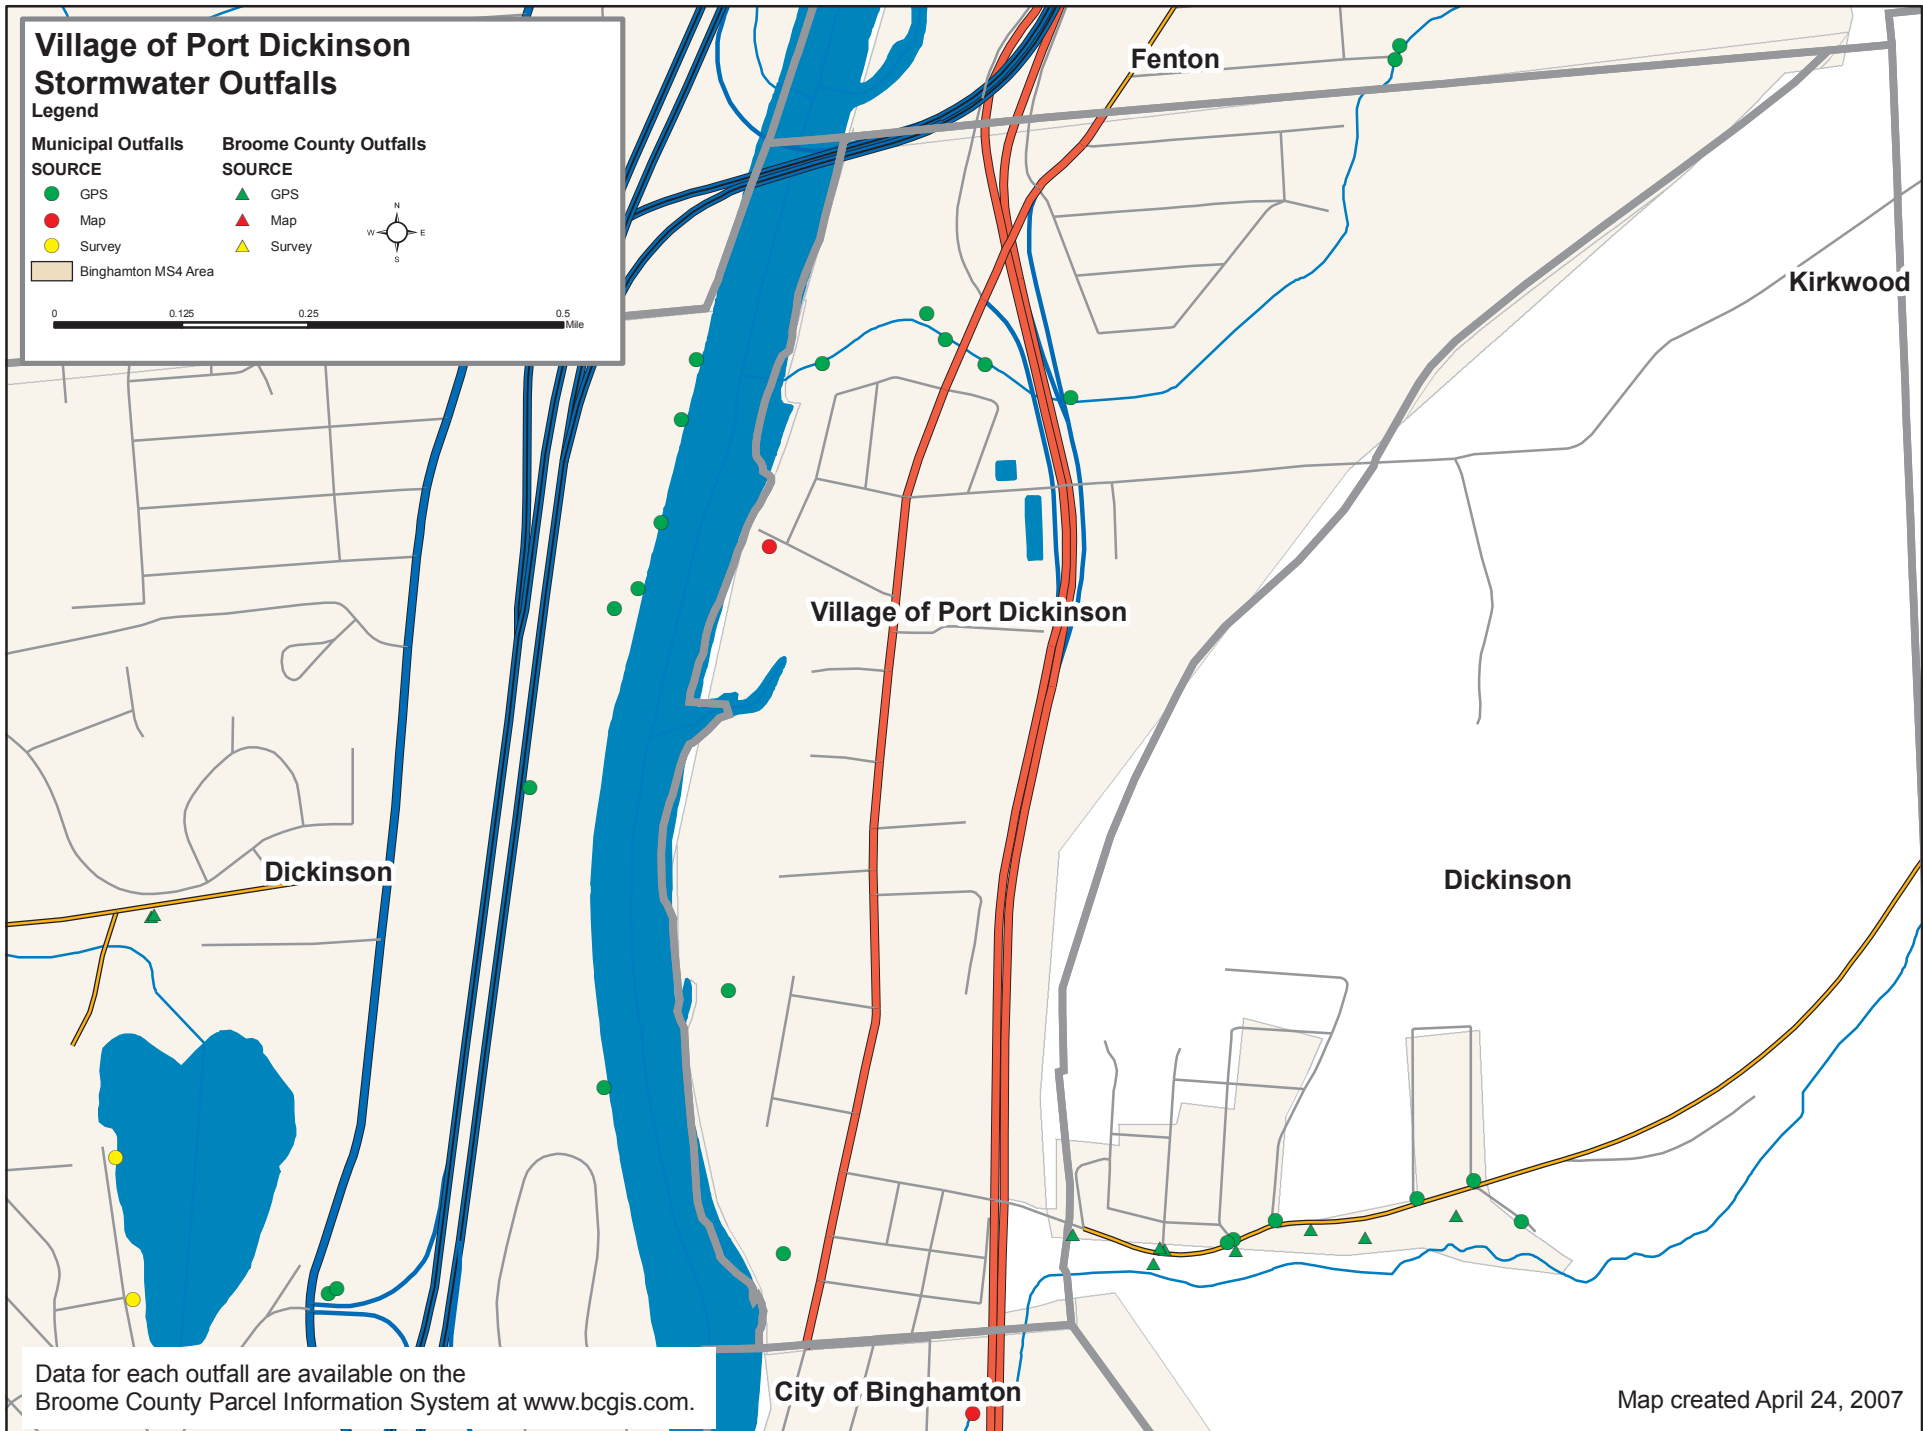

### Municipal Outfalls

#### SOURCE

- GPS
- Map
- Survey

### Broome County Outfalls

#### SOURCE

- ▲ GPS
- ▲ Map
- ▲ Survey

Binghamton MS4 Area

Data for each outfall are available on the Broome County Parcel Information System at [www.bcgis.com](http://www.bcgis.com).

City of Binghamton

Map created April 24, 2007