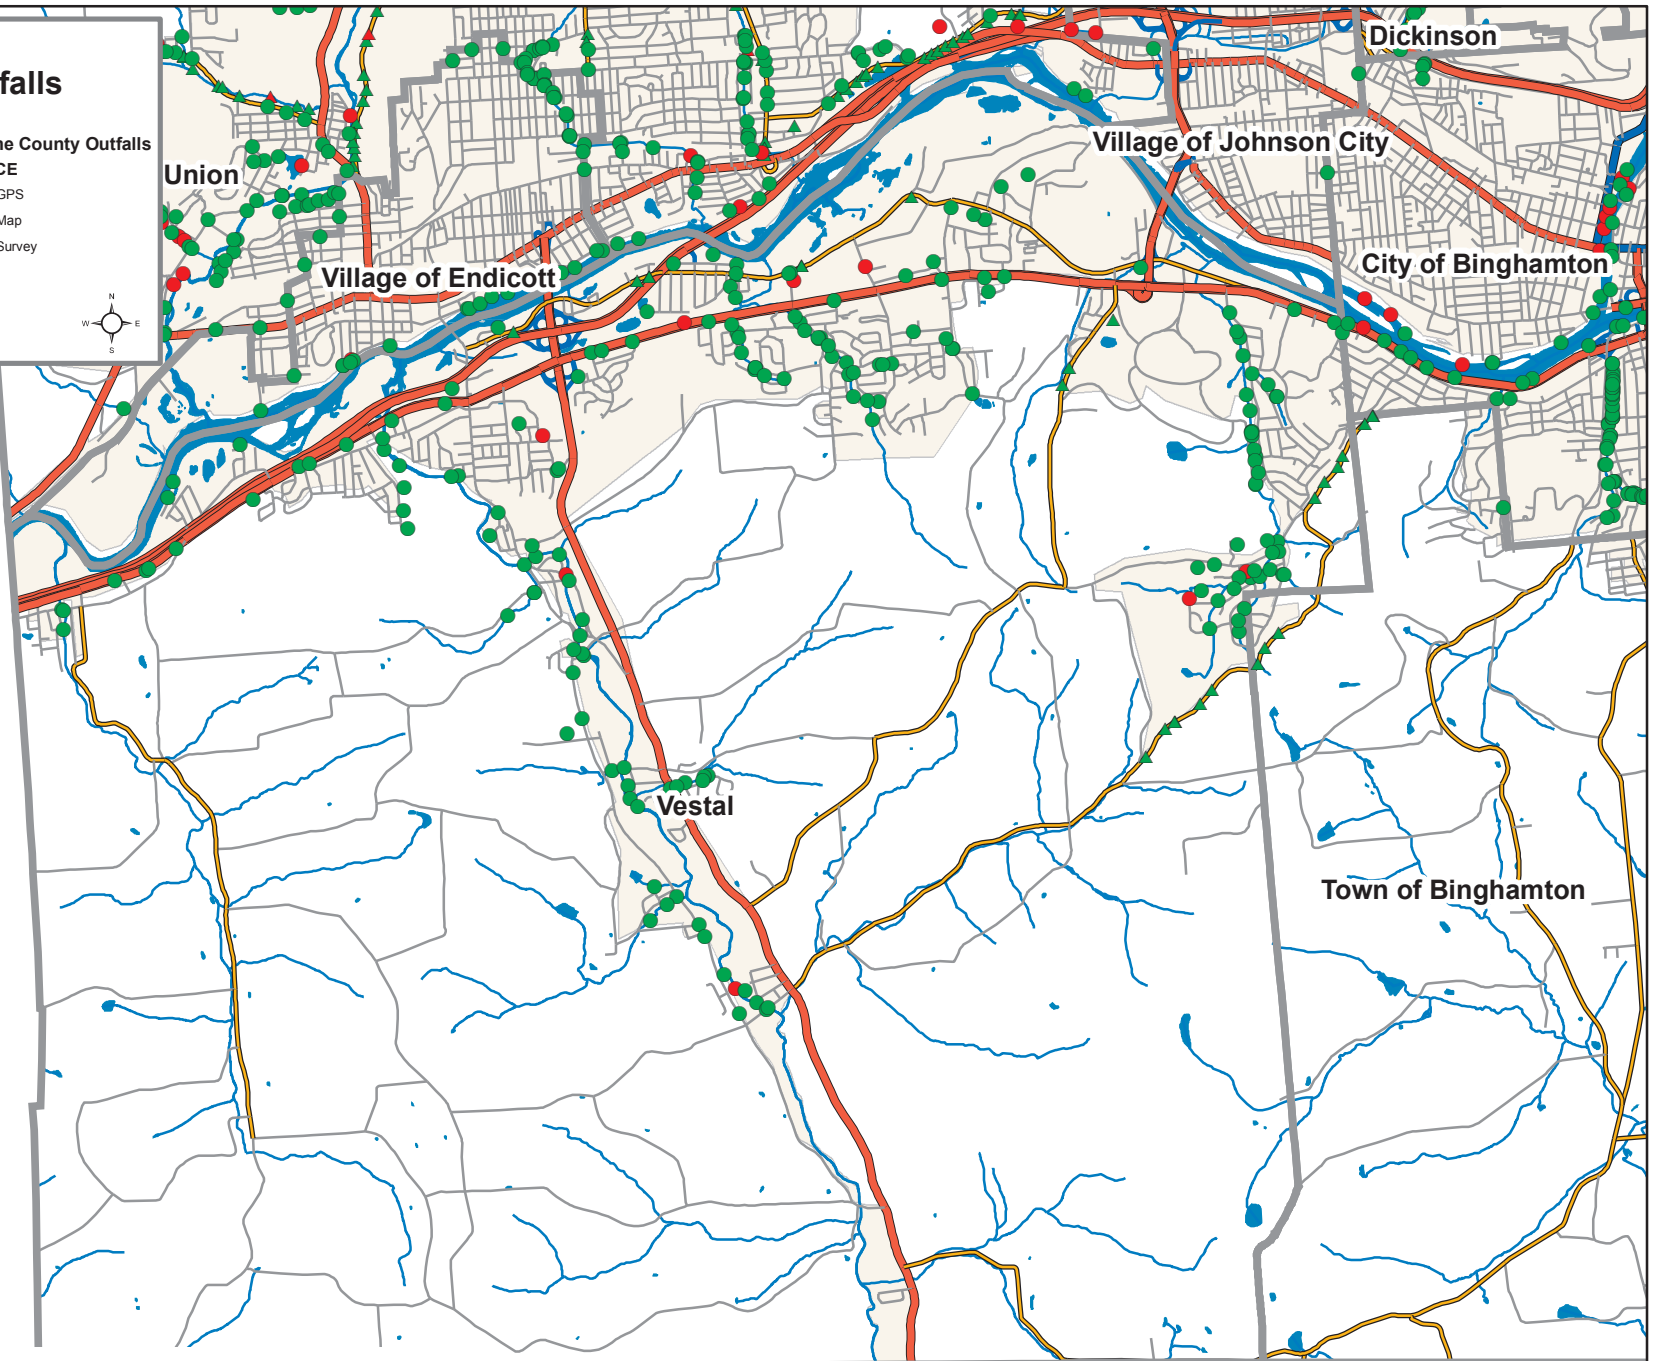

### Municipal Outfalls

#### SOURCE

- GPS
- Map
- Survey

### Broome County Outfalls

#### SOURCE

- ▲ GPS
- ▲ Map
- ▲ Survey

■ Binghamton MS4 Area

Data for each outfall are available on the  
Broome County Parcel Information System at [www.bcgis.com](http://www.bcgis.com).

Map created April 24, 2007